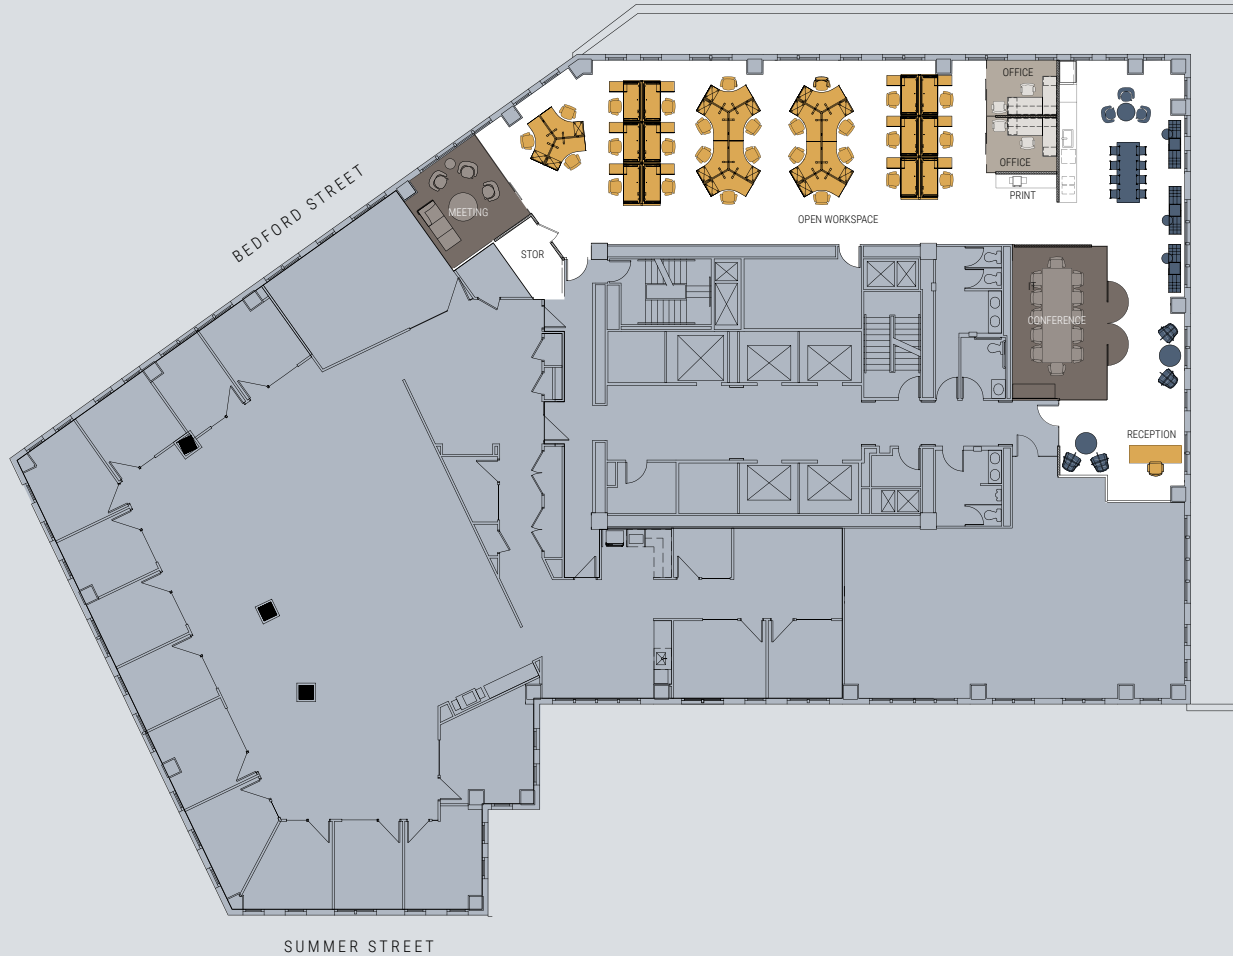

## FLOOR 10 SUITE 1010

4,559 RSF

## FLOOR 10 SUITE 1010

SPEC SUITE | 4,559 RSF

<b>TOTAL HEAD COUNT</b>	<b>30</b>
WORKSTATIONS	27
PRIVATE OFFICE	2
CONFERENCE	1
SMALL MEETING	1
RECEPTION	1
IT/STORAGE	1
PRINT	1
KITCHEN	1