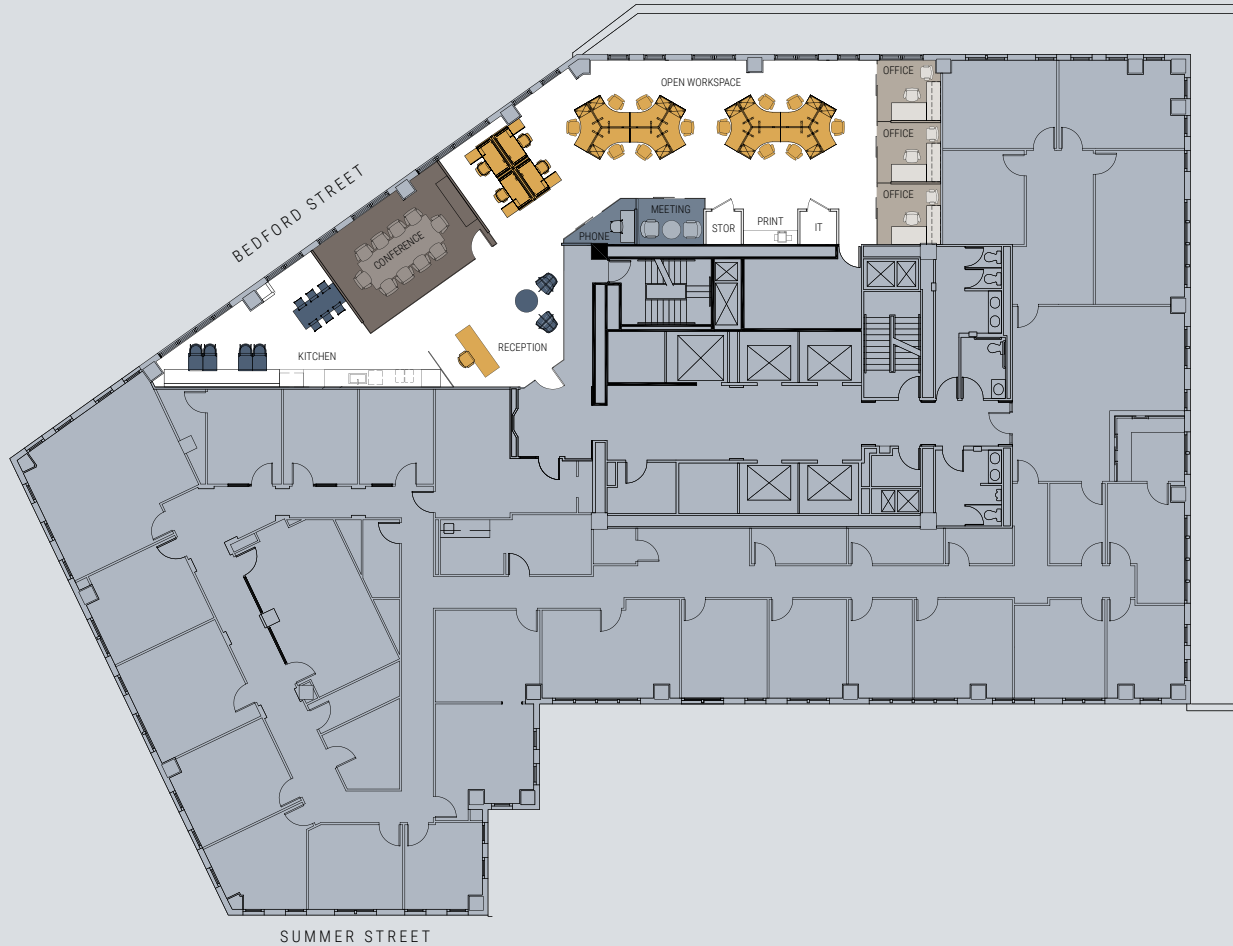

## FLOOR 8 SUITE 810

3,687 RSF

## FLOOR 8 SUITE 810

3,687 RSF

<b>TOTAL HEAD COUNT</b>	<b>20</b>
WORKSTATIONS	16
PRIVATE OFFICE	3
CONFERENCE	1
SMALL MEETING	1
RECEPTION	1
PHONE	1
IT/STORAGE	2
PRINT	1
KITCHEN	1